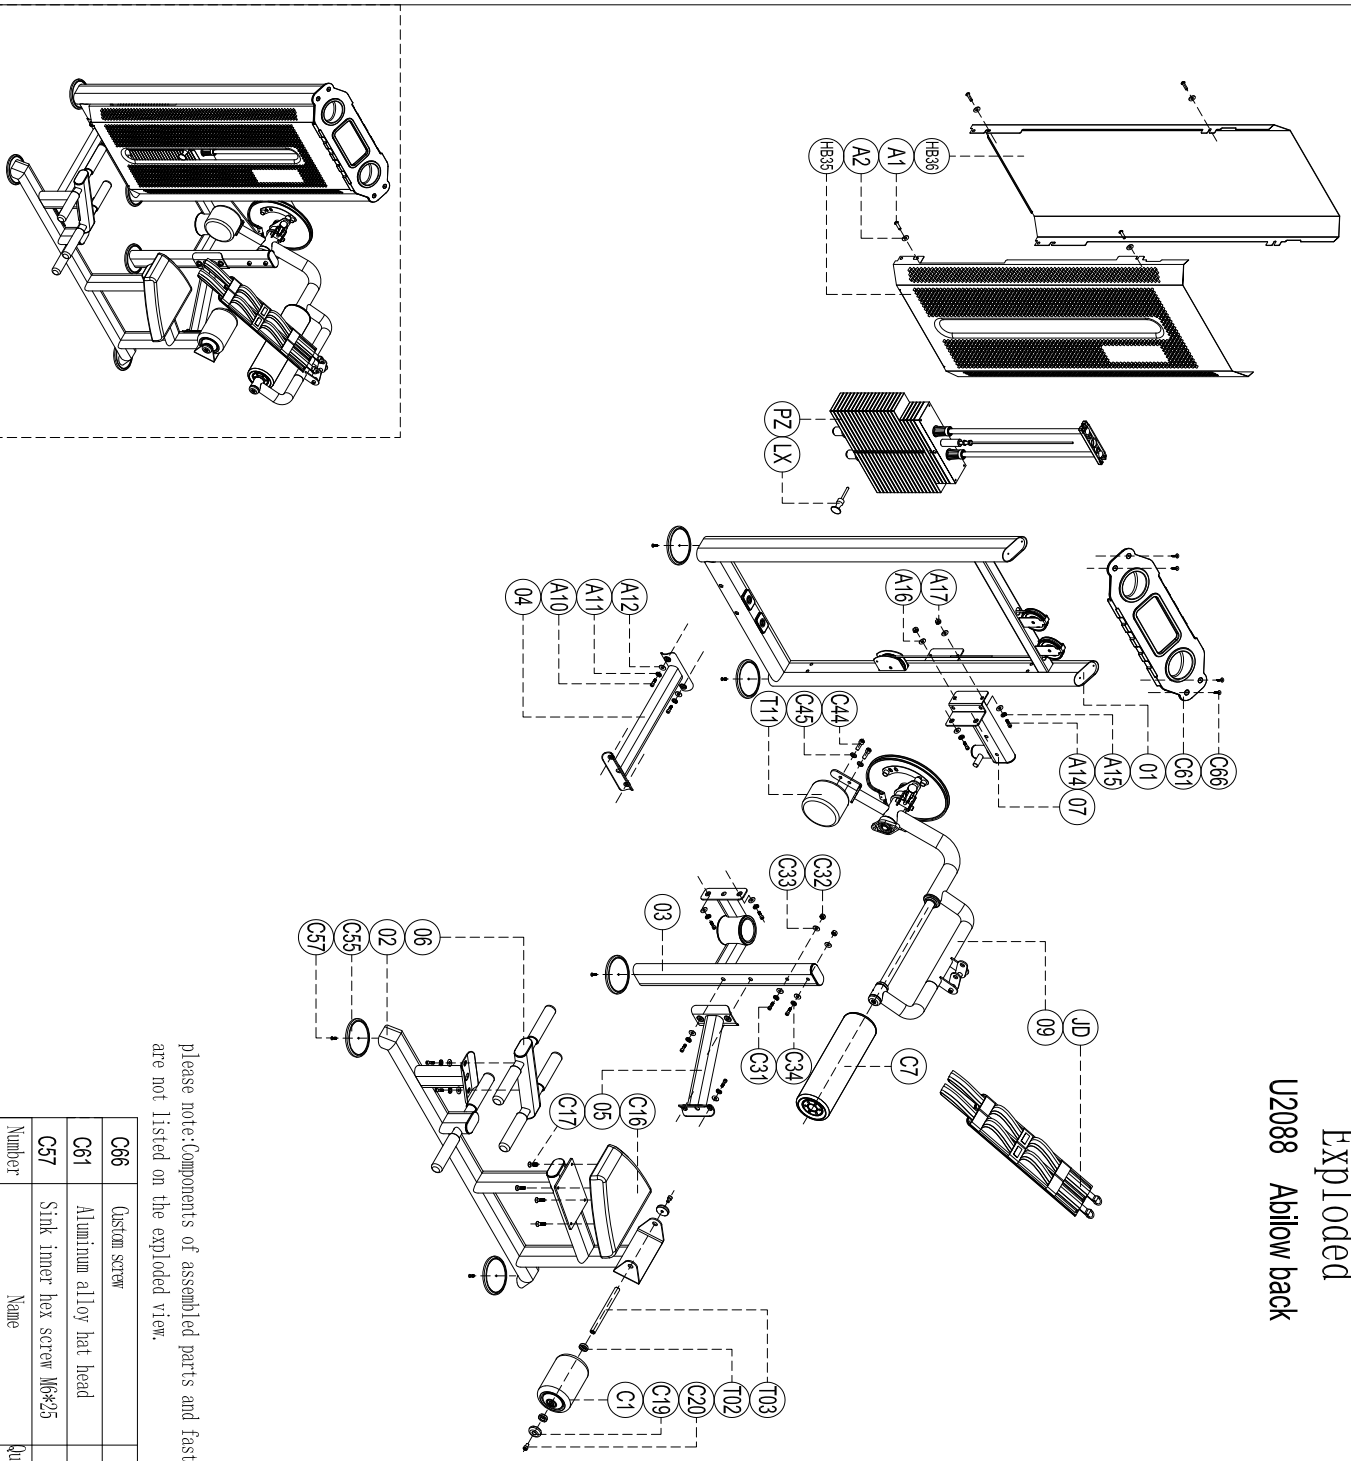

## U2088 Ablow back

please note: Components of assembled parts and fasteners are not listed on the exploded view.

Number	Name	Quantity	Number	Name	Quantity
C66	Custom screw	1	C03	Connector	1
C61	Aluminum alloy hat head	4	C02	Main frame	1
C57	Sink inner hex screw M6*25	4	C01	Door frame	1
C55	Foot margin set	4	C04	below connection	1
C45	Flat washer φ12	2	C05	Back connection set	1
C44	Socket Cap inner hex screw M2*35	2	C06	footrest	1
C34	Spring washer φ12	4	T02	limit position cover	2
C33	Flat washer φ12	8	T03	Axe	1
C32	Self Lock nut M12	4	A12	Flat washer φ12	12
C31	Socket Cap inner hex screw M2*80	4	A11	Spring washer φ12	12
C20	Socket Cap inner hex screw M10*30	3	A10	Socket Cap inner hex screw M12*30	12
C19	cover	3	A2	Flat washer φ8	8
C17	Sink inner hex screw M8*5	4	A1	Cup head inner hex screw M8*16	8
C16	Upholstery	1	A17	Self Lock nut M10	2
C15	Spring washer φ10	6	A16	Flat washer φ10	6
C14	Socket Cap inner hex screw M10*25	6	A15	Spring washer φ10	6
C13	Long foam	1	A14	Socket Cap inner hex screw M10*25	6
C12	Short foam	1	A13	Flat washer φ12	12
C11	Self Lock nut M10	2	A12	Spring washer φ12	12
C10	Flat washer φ10	6	A11	Spring washer φ12	12
C09	JD	1	A10	Socket Cap inner hex screw M12*30	12
C08	JD	1	A09	Socket Cap inner hex screw M12*30	12
C07	JD	1	A08	Socket Cap inner hex screw M12*30	12
C06	JD	1	A07	Socket Cap inner hex screw M12*30	12
C05	JD	1	A06	Socket Cap inner hex screw M12*30	12
C04	JD	1	A05	Socket Cap inner hex screw M12*30	12
C03	JD	1	A04	Socket Cap inner hex screw M12*30	12
C02	JD	1	A03	Socket Cap inner hex screw M12*30	12
C01	JD	1	A02	Socket Cap inner hex screw M12*30	12